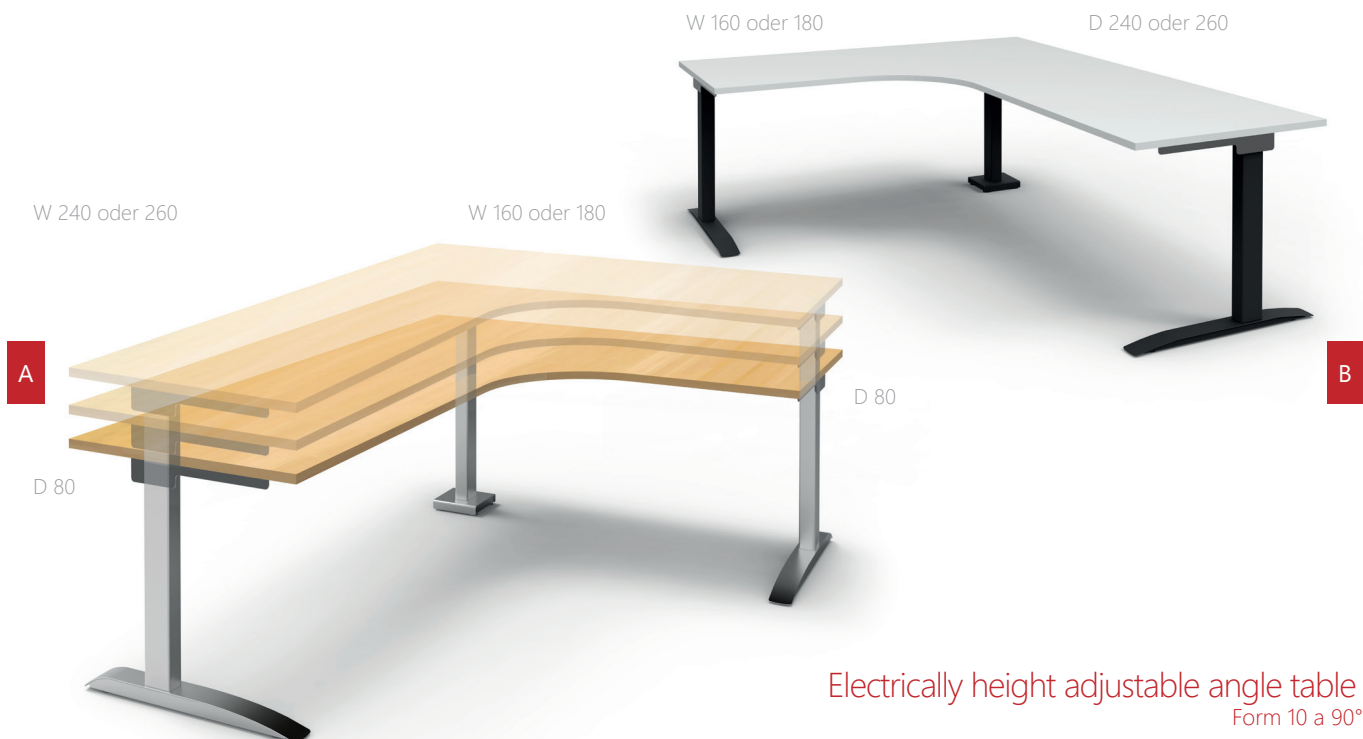

# QUOTE 1

No risk: 30-day return policy

Electrically height adjustable angle table  
Form 10 a 90°

Technical matters and materials: high-tech control system, three quiet motors controlled synchronously, impact protection, up and down hand switch, dynamic load 100 kg, Rack colour: silver or black structure, Desktops 25 mm: light-grey, white, beech or maple; other sizes and decors are available on request

A	Table size W x D	Adjustable range 72-120 cm	Price in €	Adjustable range 65-130 cm	Price in €
Angle right 240 x 160 cm	Order number S.29700.2416	1077	Order number S.29800.2416	1180	
Angle right 240 x 180 cm	Order number S.29700.2418	1095	Order number S.29800.2418	1198	
Angle right 260 x 160 cm	Order number S.29700.2616	1095	Order number S.29800.2616	1198	
Angle right 260 x 180 cm	Order number S.29700.2618	1113	Order number S.29800.2618	1216	

B	Table size W x D	Adjustable range 72-120 cm	Price in €	Adjustable range 65-130 cm	Price in €
Angle left 240 x 160 cm	Order number S.29700.1624	1077	Order number S.29800.1624	1180	
Angle left 240 x 180 cm	Order number S.29700.1824	1095	Order number S.29800.1824	1198	
Angle left 260 x 160 cm	Order number S.29700.1626	1095	Order number S.29800.1626	1198	
Angle left 260 x 180 cm	Order number S.29700.1826	1113	Order number S.29800.1826	1216	

Table size B x T	Adjustable range 72 - 120 cm	Price	Table size B x T	Adjustable range 65 - 130 cm	Price
120 x 80 cm	Order number S.22700.2127	599 €	120 x 80 cm	Order number S.22800.2127	681 €
160 x 80 cm	Order number S.22700.2153	617 €	160 x 80 cm	Order number S.22800.2153	699 €
180 x 80 cm	Order number S.22700.2165	635 €	180 x 80 cm	Order number S.22800.2165	717 €
200 x 80 cm	Order number S.22700.2170	653 €	200 x 80 cm	Order number S.22800.2170	735 €